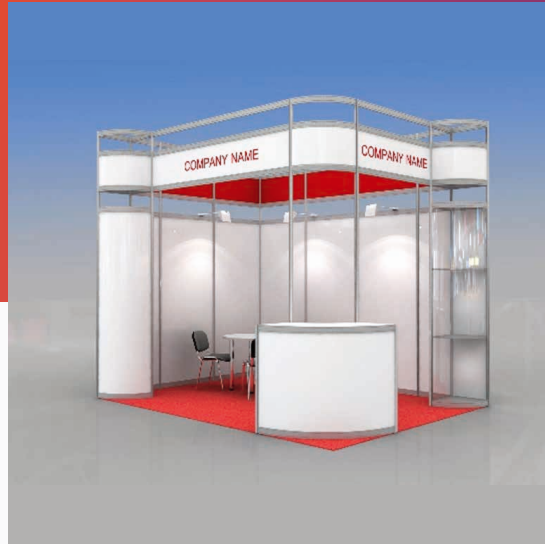

ANCONA

ОРГАНИЗАТОР
ORGANISER

Shell Scheme Kit

Design shown above suits 12 sq. m booth inline and corner position

Showcase rounded is not included in Ancona default package

Showcase rounded can be ordered on form T4.4

Variant of pylons:
- with pasting the colour Oracal film
- with luminescent light

Height of front construction **3.5 m**

Height of walls **2.5 m**

Carpet
(color at your choice)
Default color - Grey

The fascia panel with the inscription on the open side of the stand
(inscription color at your choice)
Default inscription color - Grey

Partial cover of stand panels with Oracal film
(color at your choice)

Booth size	12 sq.m.	13-17 sq.m.	18-24 sq.m.	25-48 sq.m.	49-60 sq.m.
Table round D 80 cm (code 314)	1	1	2	2	3
Conference chair (code 303)	3	4	6	8	12
Bar counter Round	1	1	1	2	2
Trash bin	1	1	1	2	2
Plug socket, 1kW	1	1	1	2	2
Halogen light 120W (long arm)	3	5	6	7	8